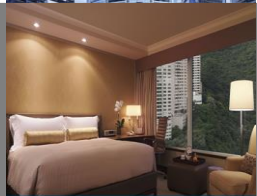

BEDROOMS

Superior Rooms

42 sq. m./452 sq. ft. room, skyline views, workstation, TV, WiFi.

- ✓ Fitness center – Pool – Meeting Event Space - Restaurants

1

COURTYARD BY MARRIOTT HK ★★★★★

HOTEL DESCRIPTION

Courtyard by Marriott Hong Kong offers great harbour views and easy access to the financial district. Our downtown Hong Kong hotel is located near the MTR subway – HKU station of West Island Line with approximate 6 mins on foot, hotel also offers complimentary shuttle to major Hong Kong Island business districts.

BEDROOMS

Deluxe Rooms

are 21 sqm with shower and 1x180 cm bed

Deluxe Harbour Rooms

are 24 sqm with shower and 1x180 cm bed or 2x120 cm beds

- ✓ Fitness center – Meeting Event Space - Restaurants

2

GLOUCESTER LUK KWOK ★★★★★

BEDROOMS

Superior Rooms

22sqm with bath and 1x150cm bed or 2x105cm beds, Free WiFi and wired Internet access, LCD TV

- ✓ Fitness center – Meeting Event Space – Restaurants

3

GRAND HYATT HONG KONG ★★★★★

HOTEL DESCRIPTION

BEDROOMS

Grand Deluxe Rooms & Grand Deluxe Harbour Rooms

40sqm with bath and king size bed, free Internet access, 46-inch HDMI TV

- ✓ Home to nine world-class restaurants and bars.
- ✓ Recreational facilities, pool, fitness studios