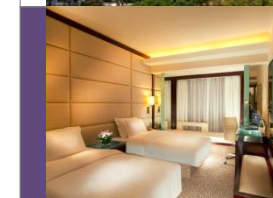

BEDROOMS

Deluxe Rooms

are 21 sqm with shower and 1x180 cm bed

Deluxe Harbour Rooms

are 24 sqm with shower and 1x180 cm bed or 2x120 cm beds

- ✓ Fitness center – Meeting Event Space - Restaurants

2

GLOUCESTER LUK KWOK ★★★★★

11

HOTEL DESCRIPTION

Regal Hong Kong Hotel situated in the heart of Causeway Bay, a vibrant commercial and shopping district in Hong Kong. The deluxe five-star is the epitome of luxury and elegance where international business and leisure travelers are pampered with stylish comforts and a wide selection of gourmet choices.

BEDROOMS

Superior rooms

26-28 sqm with bath and 2x1,50 m bed or 2x1,05 m beds

✓ Fitness center – Pool – Meeting Event Space - Restaurants

REGAL KOWLOON ★★★★★

12

HOTEL DESCRIPTION

Conveniently located in Tsim Sha Tsui, Hong Kong's renowned commercial and entertainment district, Regal Kowloon Hotel serves you the finest in business and leisure.

BEDROOMS

ROH Rooms

28 sqm queen-size bed or twin beds

✓ Fitness center – Meeting Event Space - Restaurants

RENAISSANCE HARBOUR VIEW ★★★★★

13

HOTEL DESCRIPTION

The hotel experience of a lifetime awaits you here in the heart of Hong Kong's Wan Chai district. With an impeccable waterfront location and beautifully appointed rooms and suites, the Renaissance Hong Kong Harbour View Hotel has established itself as a premier destination for both business and leisure travelers.