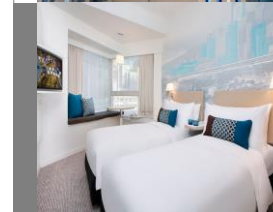

BEDROOMS

Deluxe Rooms

are 21 sqm with shower and 1x180 cm bed

Deluxe Harbour Rooms

are 24 sqm with shower and 1x180 cm bed or 2x120 cm beds

- ✓ Fitness center – Meeting Event Space - Restaurants

2

GLOUCESTER LUK KWOK ★★★★★

BEDROOMS

Grand Deluxe Rooms & Grand Deluxe Harbour Rooms

40sqm with bath and king size bed, free Internet access, 46-inch HDMI TV

- ✓ Home to nine world-class restaurants and bars.
- ✓ Recreational facilities, pool, fitness studios

BEDROOMS

Standard Rooms

19-23 sqm with bath and 1x6,5ftx5ft bed or 2 x 6, 5ft x 3, 3ft bed

Superior Rooms

23-26 sqm with bath and 1x6,5ftx5ft bed or 2x6,5ftx3,3ft beds

✓ Café – Bar – Italian restaurant – meeting room - pool & gym.

BEDROOMS

Sleep Rooms

20 sqm, King or Twin beds, Bay windows, Flat-screen LCD TV

Dreamspace Rooms

22 sqm, King bed, city view, Flat-screen LCD TV

✓ Fitness center – Meeting Event Space - Restaurants

REGAL HONGKONG ★★★★★